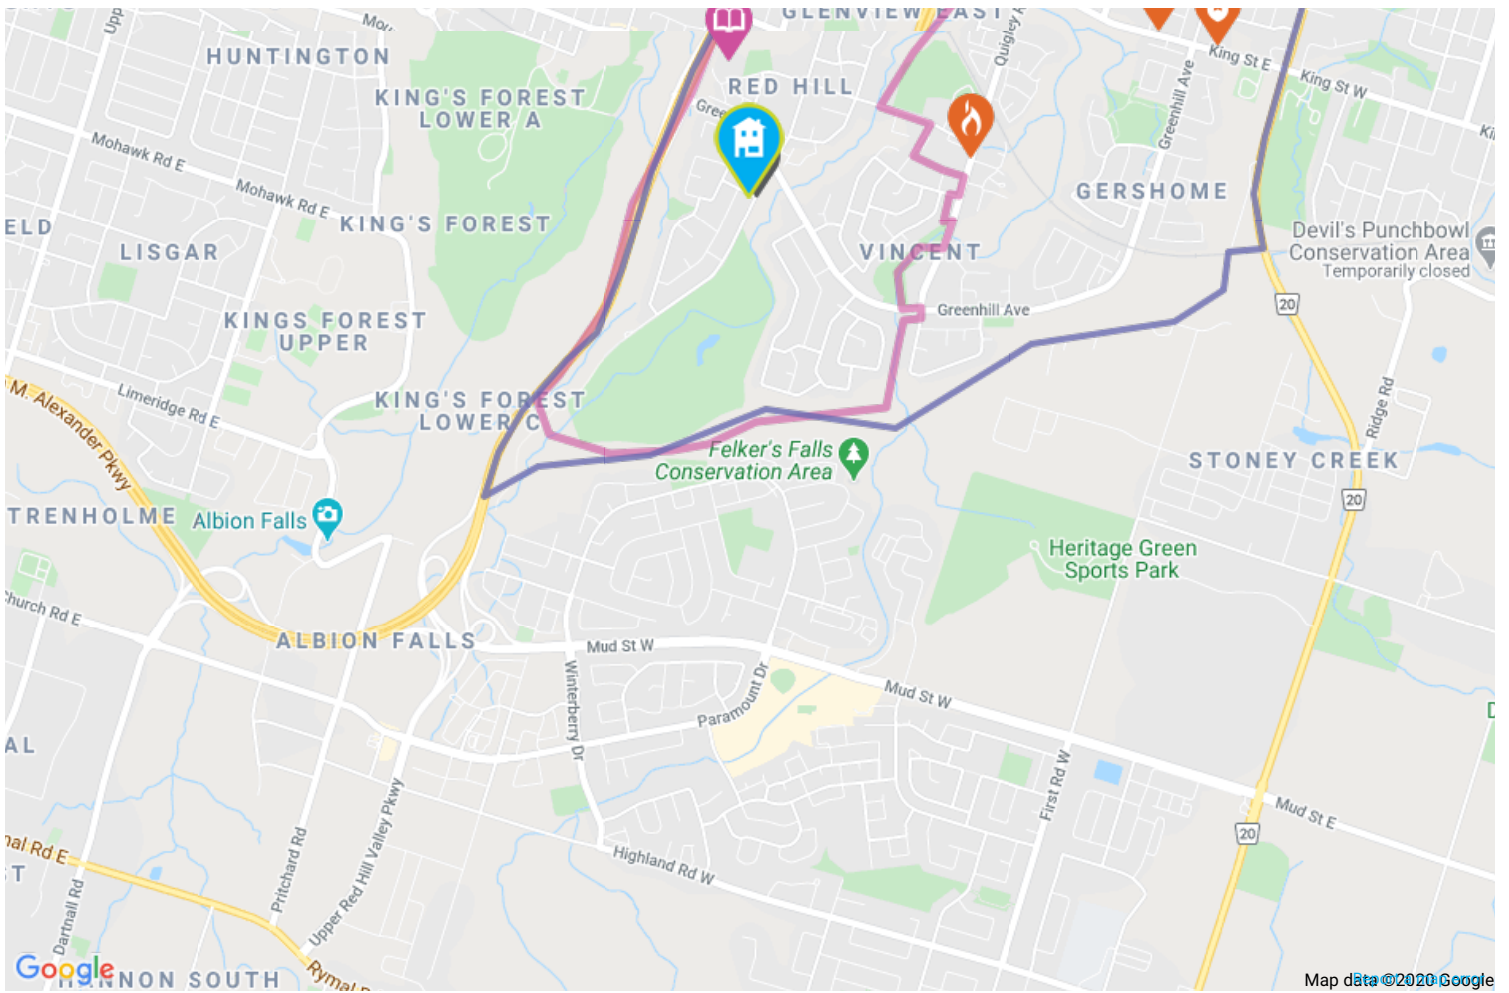

Elementary Schools		Middle Schools		High Schools		Transit		Safety
	Elementary Attendance Zone		Middle Attendance Zone		High Attendance Zone		Parks		Convenience

HoodQ